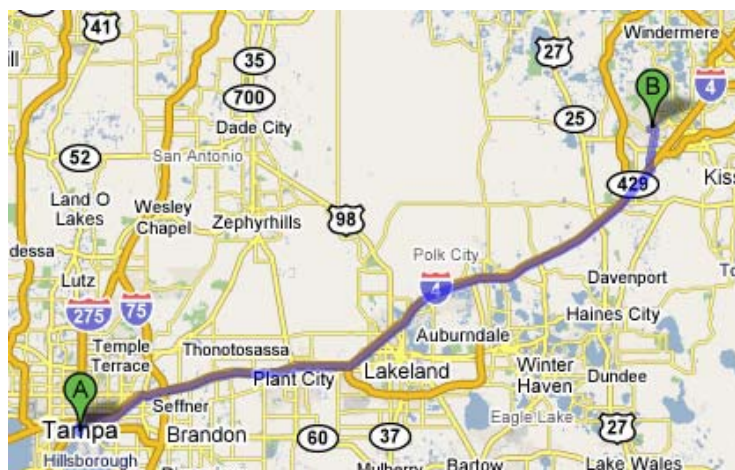

Driving Directions to *Disney's Coronado Springs Resort*

East I-4 (Daytona)

Traveling east on I-4, exit 62 (World Drive North). Then exit for Disney's Animal Kingdom Resort Area (Osceola Parkway). Continue West on Osceola Parkway and exit for Disney's All-Star Resorts/ Disney's Blizzard Beach/ Disney's Coronado Springs Resort. At the traffic signal, turn right (Buena Vista Drive). Continue to Disney's Coronado Springs Resort on the left.

West I-4 (Tampa)

Traveling west on I-4, exit 65 (Disney's Animal Kingdom/Disney's Wide World of Sports/Osceola Parkway). Continue West on Osceola Parkway, then exit for Disney All-Star Resorts/Disney's Blizzard Beach/Disney's Coronado Springs Resort. At the traffic signal, turn right (Buena Vista Drive). Continue to Disney's Coronado Springs Resort on the left.