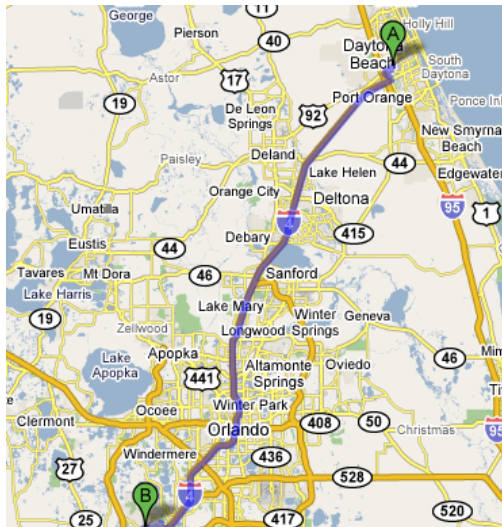

Driving Directions to *Disney's Coronado Springs Resort*

East I-4 (Daytona)

Traveling east on I-4, exit 62 (World Drive North). Then exit for Disney's Animal Kingdom Resort Area (Osceola Parkway). Continue West on Osceola Parkway and exit for Disney's All-Star Resorts/ Disney's Blizzard Beach/ Disney's Coronado Springs Resort. At the traffic signal, turn right (Buena Vista Drive). Continue to Disney's Coronado Springs Resort on the left.

West I-4 (Tampa)

Traveling west on I-4, exit 65 (Disney's Animal Kingdom/Disney's Wide World of Sports/Osceola Parkway). Continue West on Osceola Parkway, then exit for Disney All-Star Resorts/Disney's Blizzard Beach/Disney's Coronado Springs Resort. At the traffic signal, turn right (Buena Vista Drive). Continue to Disney's Coronado Springs Resort on the left.